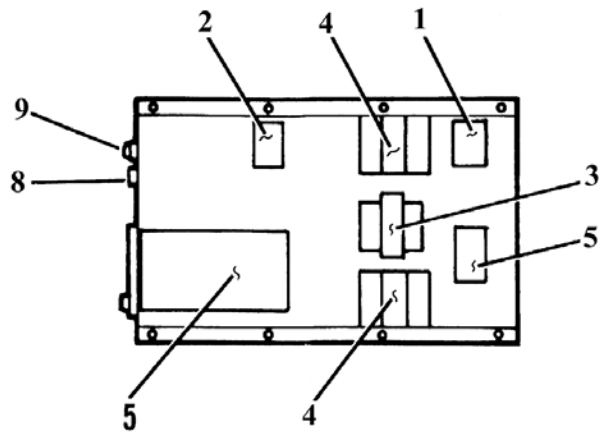

[CLICK HERE TO ORDER REPAIR PARTS ONLINE](#)

Item No.	Description	Qty/Oven	Part No.
			240-480V AC Only
1	Fuse Block	1	4345700
2	Relay	1	4306500
3	Transformer	1	4340100
4	Contactors	2	4343300
5	Terminal Block	1	4343900
6	Temperature Limit Switch	1	4312000
7	Thermal Element	1	4306000
8	Reset Switch	1	4311900
9	Red Indicator Light	1	4603200
10	Lid Gasket	1	2502500
11	Plastic Handle	1	2502300
Controller Kit			1257110
12	Controller	1	
13	Adapter Plate	1	
Heating Element Kit			1257145
	Heating Element	9	
	Heating Element	3	
	Heating Element Clamp	6	
Valve Kit			1257155
17	Trough Assembly	1	
18	Gate Assembly	1	
19	Gate Cam	1	
20	Plastic Hand Knob (with stud)	1	

CONTROLS ENCLOSURE WITHOUT COVER